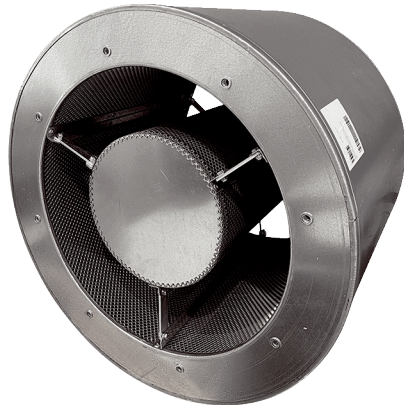

RSKI 90/1000

Short description

Duct silencer with baffle, length 900 mm, DN 900

Article number 0073.0118

Technical data

Material	Steel, galvanised
Colour	Silver
Weight	130 kg
Weight including packaging	130 kg
Nominal size	900 mm
Width	1.100 mm
Height	1.100 mm
Depth	900 mm
Width with packaging	1.100 mm
Height with packaging	1.100 mm
Depth with packaging	900 mm
Insertion loss at 63 Hz	2 dB
Insertion loss at 125 Hz	4 dB
Insertion loss at 250 Hz	8 dB
Insertion loss at 500 Hz	15 dB
Insertion loss at 1 kHz	16 dB
Insertion loss at 2 kHz	11 dB
Insertion loss at 4 kHz	8 dB
Insertion loss at 8 kHz	7 dB
Total insertion loss	
Insertion loss note	
Packing unit	1 piece
Range	C
GTIN (EAN)	4012799731184

RSKI 90/1000

Dimensioned drawing [mm]