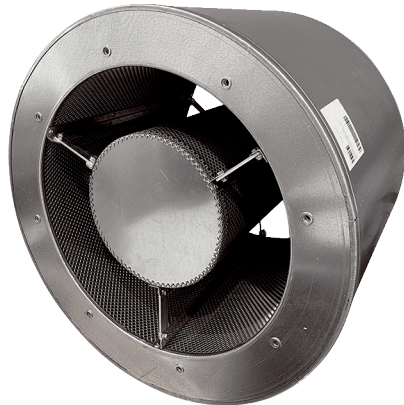

# RSKI 90/1500

## Short description

Duct silencer with baffle, length 1350 mm, DN 900

Article number 0073.0119

## Technical data

Material	Steel, galvanised
Colour	Silver
Weight	153 kg
Weight including packaging	153 kg
Nominal size	900 mm
Width	1.100 mm
Height	1.100 mm
Depth	1.350 mm
Width with packaging	1.100 mm
Height with packaging	1.100 mm
Depth with packaging	1.350 mm
Insertion loss at 63 Hz	3 dB
Insertion loss at 125 Hz	5 dB
Insertion loss at 250 Hz	12 dB
Insertion loss at 500 Hz	20 dB
Insertion loss at 1 kHz	24 dB
Insertion loss at 2 kHz	16 dB
Insertion loss at 4 kHz	10 dB
Insertion loss at 8 kHz	9 dB
Total insertion loss	
Insertion loss note	
Packing unit	1 piece
Range	C
GTIN (EAN)	4012799731191