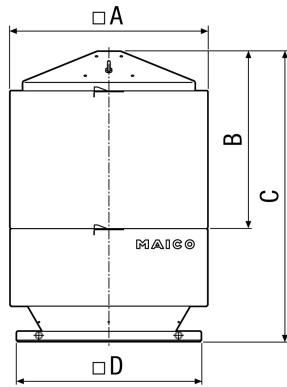

SDA 22

Short description

Exhaust air silencer for ERD 22 and DRD 22 roof fans

Article number 0092.0386

Technical data

Loss of pressure	9 Pa
Installation site	Roof
Housing material	Sheet steel, galvanised
Weight	25
Suitable for nominal size	225 mm
Ambient temperature	100 °C
Insertion loss at 63 Hz	
Insertion loss at 125 Hz	5 dB
Insertion loss at 250 Hz	3 dB
Insertion loss at 500 Hz	10 dB
Insertion loss at 1 kHz	16 dB
Insertion loss at 2 kHz	16 dB
Insertion loss at 4 kHz	19 dB
Insertion loss at 8 kHz	12 dB
Total insertion loss	11 dB
Insertion loss note	
Packing unit	1 piece
Range	C
GTIN (EAN)	4012799923862

SDA 22

Dimensioned drawing [mm]

A	B	C	D
550	505	830	532