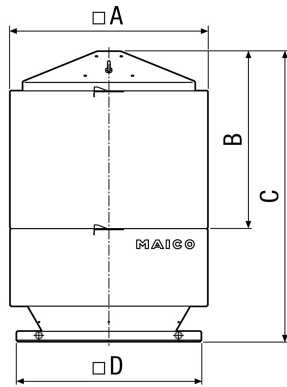

## Technical data

Loss of pressure	5 Pa
Installation site	Roof
Housing material	Sheet steel, galvanised
Weight	38,5 kg
Weight including packaging	43,5 kg
Suitable for nominal size	315 mm
Width	720 mm
Height	1.047 mm
Depth	720 mm
Width with packaging	750 mm
Height with packaging	580 mm
Depth with packaging	750 mm
Ambient temperature	100 °C
Insertion loss at 63 Hz	
Insertion loss at 125 Hz	8 dB
Insertion loss at 250 Hz	2 dB
Insertion loss at 500 Hz	12 dB
Insertion loss at 1 kHz	15 dB
Insertion loss at 2 kHz	13 dB
Insertion loss at 4 kHz	17 dB
Insertion loss at 8 kHz	16 dB
Total insertion loss	9 dB
Insertion loss note	
Packing unit	1 piece
Range	C
GTIN (EAN)	4012799923886

# SDA 31

Dimensioned drawing [mm]

A	B	C	D
720	645	1.047	642