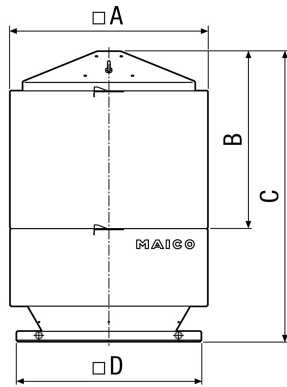

SDA 35

Short description

Exhaust air silencer for ERD 35 and DRD 35 roof fans

Article number 0092.0389

Technical data

| | |
|----------------------------|-------------------------|
| Installation site | Roof |
| Housing material | Sheet steel, galvanised |
| Weight | 52 kg |
| Weight including packaging | 59 kg |
| Suitable for nominal size | 355 mm |
| Width with packaging | 835 mm |
| Height with packaging | 640 mm |
| Depth with packaging | 835 mm |
| Ambient temperature | 100 °C |
| Insertion loss at 63 Hz | |
| Insertion loss at 125 Hz | 7 dB |
| Insertion loss at 250 Hz | 4 dB |
| Insertion loss at 500 Hz | 13 dB |
| Insertion loss at 1 kHz | 14 dB |
| Insertion loss at 2 kHz | 12 dB |
| Insertion loss at 4 kHz | 14 dB |
| Insertion loss at 8 kHz | 19 dB |
| Total insertion loss | 10 dB |
| Insertion loss note | |
| Packing unit | 1 piece |
| Range | C |
| GTIN (EAN) | 4012799923893 |

SDA 35

Dimensioned drawing [mm]

| A | B | C | D |
|-----|-----|-------|-----|
| 804 | 703 | 1.115 | 681 |