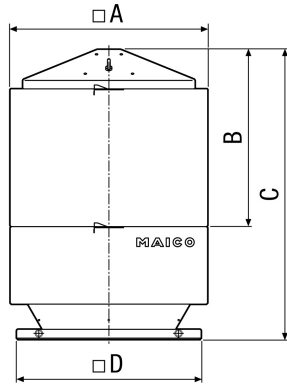

## Technical data

Loss of pressure	5 Pa
Installation site	Roof
Housing material	Sheet steel, galvanised
Weight including packaging	65 kg
Suitable for nominal size	400 mm
Width with packaging	950 mm
Height with packaging	600 mm
Depth with packaging	900 mm
Ambient temperature	100 °C
Insertion loss at 63 Hz	
Insertion loss at 125 Hz	4 dB
Insertion loss at 250 Hz	4 dB
Insertion loss at 500 Hz	12 dB
Insertion loss at 1 kHz	16 dB
Insertion loss at 2 kHz	14 dB
Insertion loss at 4 kHz	17 dB
Insertion loss at 8 kHz	17 dB
Total insertion loss	11 dB
Insertion loss note	
Packing unit	1 piece
Range	C
GTIN (EAN)	4012799923909

# SDA 40

Dimensioned drawing [mm]

A	B	C	D
890	770	1.251	722