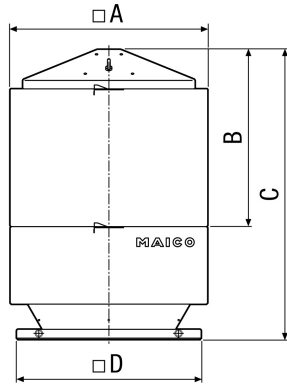

SDA 45

Short description

Exhaust air silencer for ERD 45 and DRD 45 roof fans

Article number 0092.0391

Technical data

Loss of pressure	5 Pa
Installation site	Roof
Housing material	Sheet steel, galvanised
Weight	74 kg
Weight including packaging	74 kg
Suitable for nominal size	450 mm
Width	980 mm
Height	1.363 mm
Depth	980 mm
Width with packaging	980 mm
Height with packaging	1.363 mm
Depth with packaging	980 mm
Ambient temperature	100 °C
Insertion loss at 63 Hz	
Insertion loss at 125 Hz	5 dB
Insertion loss at 250 Hz	5 dB
Insertion loss at 500 Hz	12 dB
Insertion loss at 1 kHz	14 dB
Insertion loss at 2 kHz	13 dB
Insertion loss at 4 kHz	14 dB
Insertion loss at 8 kHz	17 dB
Total insertion loss	10 dB
Insertion loss note	
Packing unit	1 piece
Range	C
GTIN (EAN)	4012799923916

SDA 45

Dimensioned drawing [mm]

A	B	C	D
980	840	1.363	812