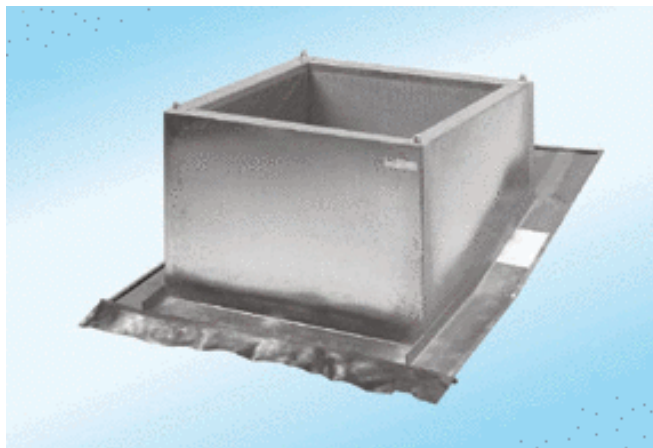

# SDS 63

## Short description

Roof socket for DN 630 pitched roofs

Article number 0093.0955ALT

## Technical data

Housing material	Sheet steel, galvanised
Suitable for nominal size	630 mm
Packing unit	1 piece
GTIN (EAN)	4012799939559