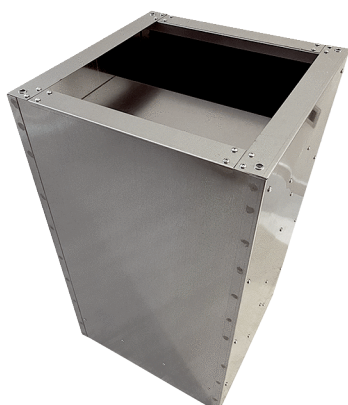

## Short description

Socket sound absorber with shortened baffle, for suction-side sound insulation of roof fans for combination with VKRI shutter, DN 400-450

Article number 0073.0037

## Technical data

Material	Sheet steel, galvanised
Colour	Silver
Weight	42 kg
Weight including packaging	42 kg
Width	640 mm
Height	750 mm
Depth	640 mm
Width with packaging	640 mm
Height with packaging	750 mm
Depth with packaging	640 mm
Insertion loss at 63 Hz	3 dB
Insertion loss at 125 Hz	4 dB
Insertion loss at 250 Hz	8 dB
Insertion loss at 500 Hz	9 dB
Insertion loss at 1 kHz	18 dB
Insertion loss at 2 kHz	15 dB
Insertion loss at 4 kHz	10 dB
Insertion loss at 8 kHz	6 dB
Total insertion loss	
Insertion loss note	
Packing unit	1 piece
Range	C
GTIN (EAN)	4012799730378