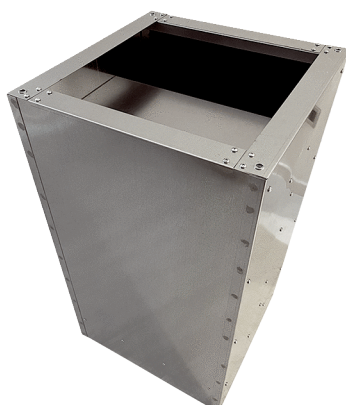

SDVI 50-56

Short description

Socket sound absorber with shortened baffle, for suction-side sound insulation of roof fans for combination with VKRI shutter, DN 500-560

Article number 0073.0038

Technical data

Material	Sheet steel, galvanised
Colour	Silver
Weight	42 kg
Weight including packaging	42 kg
Width	750 mm
Height	750 mm
Depth	750 mm
Width with packaging	750 mm
Height with packaging	750 mm
Depth with packaging	750 mm
Insertion loss at 63 Hz	4 dB
Insertion loss at 125 Hz	5 dB
Insertion loss at 250 Hz	11 dB
Insertion loss at 500 Hz	15 dB
Insertion loss at 1 kHz	16 dB
Insertion loss at 2 kHz	12 dB
Insertion loss at 4 kHz	9 dB
Insertion loss at 8 kHz	5 dB
Total insertion loss	
Insertion loss note	
Packing unit	1 piece
Range	C
GTIN (EAN)	4012799730385