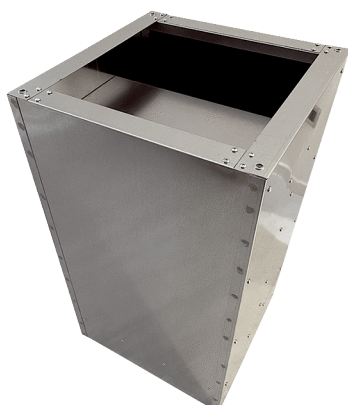

SDVI 63-75

Short description

Socket sound absorber with shortened baffle, for suction-side sound insulation of roof fans for combination with VKRI shutter, DN 630, 750

Article number 0073.0039

Technical data

Material	Sheet steel, galvanised
Colour	Silver
Weight	79 kg
Weight including packaging	79 kg
Width	920 mm
Height	1.000 mm
Depth	920 mm
Width with packaging	920 mm
Height with packaging	1.000 mm
Depth with packaging	920 mm
Insertion loss at 63 Hz	3 dB
Insertion loss at 125 Hz	4 dB
Insertion loss at 250 Hz	5 dB
Insertion loss at 500 Hz	8 dB
Insertion loss at 1 kHz	14 dB
Insertion loss at 2 kHz	9 dB
Insertion loss at 4 kHz	7 dB
Insertion loss at 8 kHz	3 dB
Total insertion loss	
Insertion loss note	
Packing unit	1 piece
Range	C
GTIN (EAN)	4012799730392