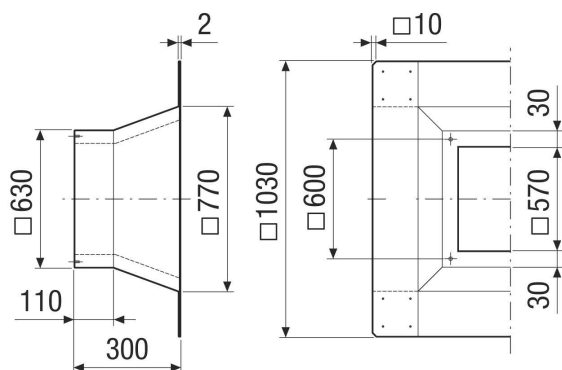

SOFI 40-45

Short description

Insulated flat roof socket for installation of roof fans, DN 400-450

Article number 0073.0049

Technical data

Material	Sheet steel, galvanised
Housing material	Sheet steel, galvanised
Colour	Silver
Weight	16,2 kg
Weight including packaging	16,2 kg
Nominal size in mm	400-450
Width	1.030 mm
Height	300 mm
Depth	1.030 mm
Width with packaging	1.030 mm
Height with packaging	300 mm
Depth with packaging	300 mm
Packing unit	1 piece
Range	C
GTIN (EAN)	4012799730491

Dimensioned drawing [mm]

4x M8 threaded hole

SOFI 40-45