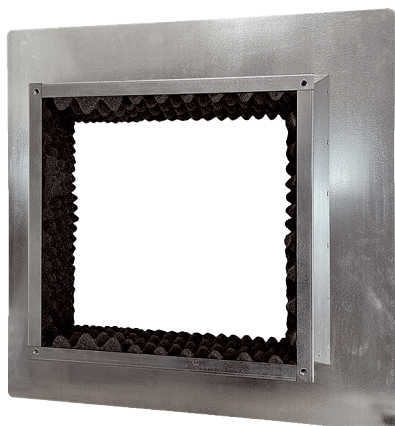

SOFI 40-45

Short description

Insulated flat roof socket for installation of roof fans, DN 400-450

Article number 0073.0049

Technical data

Material	Sheet steel, galvanised
Housing material	Sheet steel, galvanised
Colour	Silver
Weight	16,2 kg
Weight including packaging	16,2 kg
Nominal size in mm	400-450
Width	1.030 mm
Height	300 mm
Depth	1.030 mm
Width with packaging	1.030 mm
Height with packaging	300 mm
Depth with packaging	300 mm
Packing unit	1 piece
Range	C
GTIN (EAN)	4012799730491

Dimensioned drawing [mm]

4x M8 threaded hole

SOFI 40-45