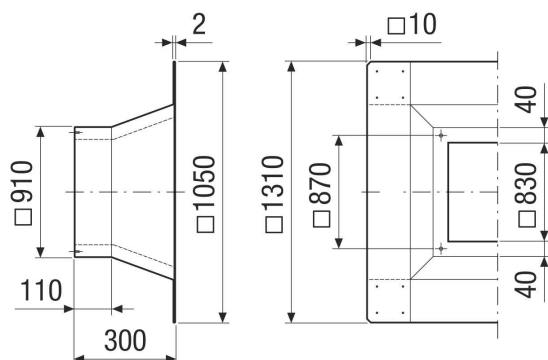

SOFI 63-75-80

Short description

Insulated flat roof socket for installation of roof fans, DN 630, 750, 800

Article number 0073.0051

Technical data

Material	Sheet steel, galvanised
Housing material	Sheet steel, galvanised
Colour	Silver
Weight	22,8 kg
Weight including packaging	22,8 kg
Nominal size in mm	630-750-800
Width	1.310 mm
Height	300 mm
Depth	1.310 mm
Width with packaging	1.310 mm
Height with packaging	300 mm
Depth with packaging	1.310 mm
Packing unit	1 piece
Range	C
GTIN (EAN)	4012799730514

Dimensioned drawing [mm]

4x M8 threaded hole

SOFI 63-75-80