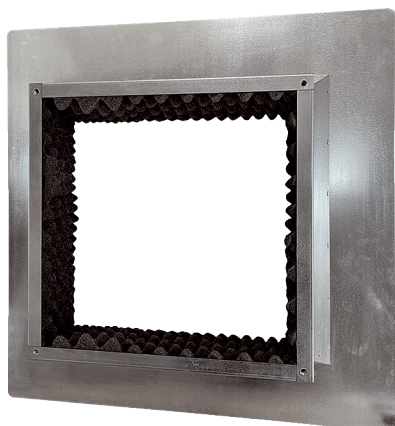

SOFI 63-75-80

Short description

Insulated flat roof socket for installation of roof fans, DN 630, 750, 800

Article number 0073.0051

Technical data

Material	Sheet steel, galvanised
Housing material	Sheet steel, galvanised
Colour	Silver
Weight	22,8 kg
Weight including packaging	22,8 kg
Nominal size in mm	630-750-800
Width	1.310 mm
Height	300 mm
Depth	1.310 mm
Width with packaging	1.310 mm
Height with packaging	300 mm
Depth with packaging	1.310 mm
Packing unit	1 piece
Range	C
GTIN (EAN)	4012799730514

Dimensioned drawing [mm]

4x M8 threaded hole

SOFI 63-75-80