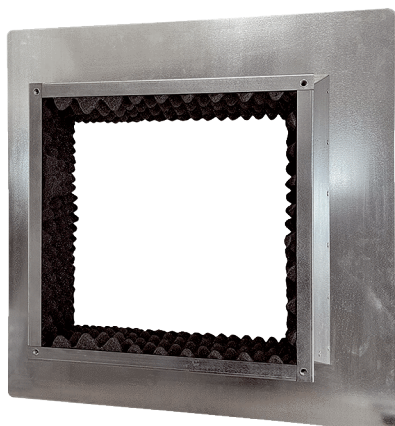

SOFI 80-90

Short description

Insulated flat roof socket for installation of roof fans, DN 800-900

Article number 0073.0067

Technical data

Material	Sheet steel, galvanised
Housing material	Sheet steel, galvanised
Colour	Silver
Weight	56,5 kg
Weight including packaging	56,5 kg
Width	1.310 mm
Height	300 mm
Depth	1.310 mm
Width with packaging	1.310 mm
Height with packaging	300 mm
Depth with packaging	1.310 mm
Packing unit	1 piece
Range	C
GTIN (EAN)	4012799730675

Dimensioned drawing [mm]