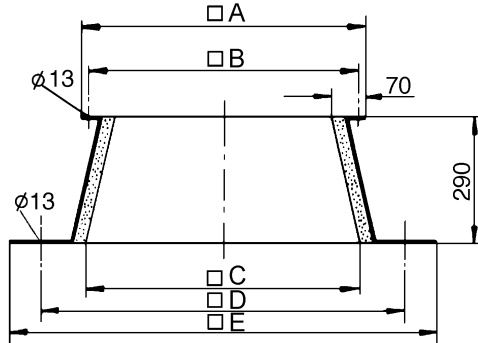

SO 63

Short description

Flat roof socket

Article number 0093.0359

Technical data

Weight	40,5
Suitable for nominal size	630 mm
Packing unit	1 piece
Range	C
GTIN (EAN)	4012799933595

Dimensioned drawing [mm]

A	B	C	D	E
1.080	1.000	1.080	1.290	1.440

SO 63

Dimensioned drawing [mm]

A	B	C	D	E
1.080	1.000	1.080	1.290	1.440