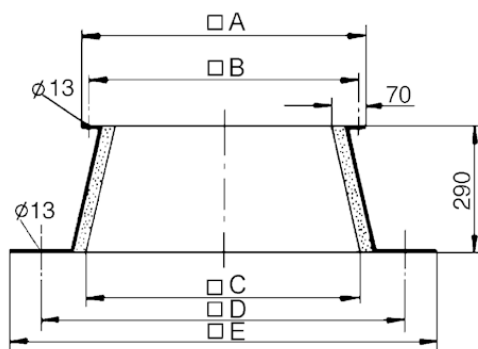

SO 63

Short description

Flat roof socket

Article number 0093.0359

Technical data

Weight	40,5
Suitable for nominal size	630 mm
Packing unit	1 piece
Range	C
GTIN (EAN)	4012799933595

Dimensioned drawing [mm]

A	B	C	D	E
1.080	1.000	1.080	1.290	1.440

SO 63

Dimensioned drawing [mm]

A	B	C	D	E
1.080	1.000	1.080	1.290	1.440