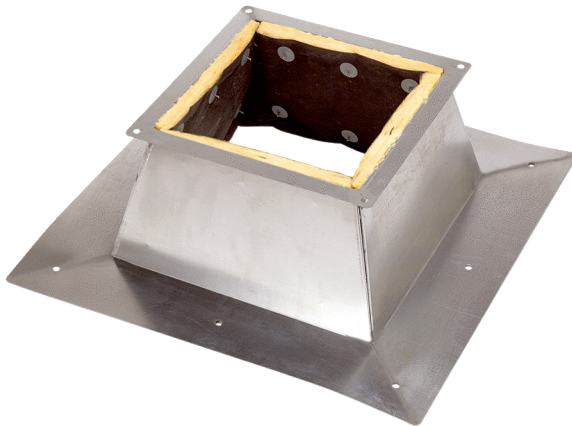

SO 63

Short description

Flat roof socket

Article number 0093.0359

Technical data

Weight	40,5
Suitable for nominal size	630 mm
Packing unit	1 piece
Range	C
GTIN (EAN)	4012799933595

Dimensioned drawing [mm]

A	B	C	D	E
1.080	1.000	1.080	1.290	1.440

SO 63

Dimensioned drawing [mm]

A	B	C	D	E
1.080	1.000	1.080	1.290	1.440