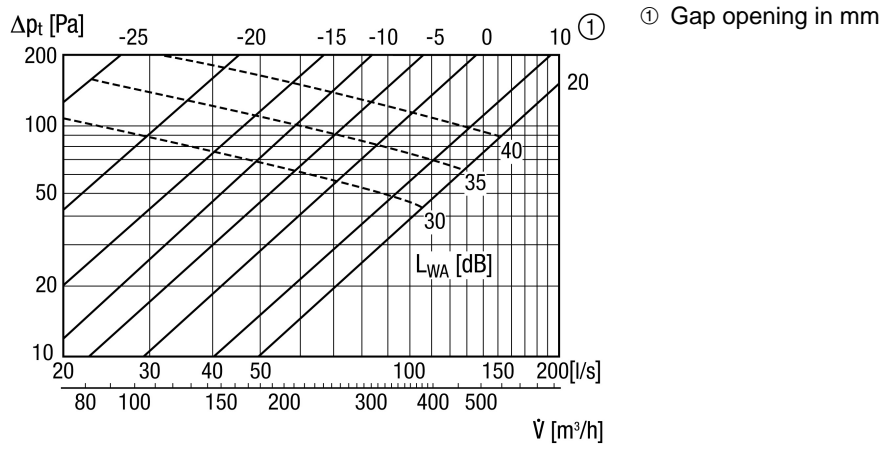

## Technical data

Air direction	Air extraction
Max. volumetric flow	200 m <sup>3</sup> /h
Material	Sheet steel, galvanised
Colour	Pure white, similar to RAL 9010, gloss 70
Weight	0,59 kg
Weight including packaging	0,6 kg
Suitable for nominal size	200 mm
Width	245 mm
Height	245 mm
Depth	245 mm
Width with packaging	245 mm
Height with packaging	90 mm
Depth with packaging	245 mm
Packing unit	1 piece
Range	C
GTIN (EAN)	4012799513735

# TFA 20

Characteristic curve

Dimensioned drawing [mm]