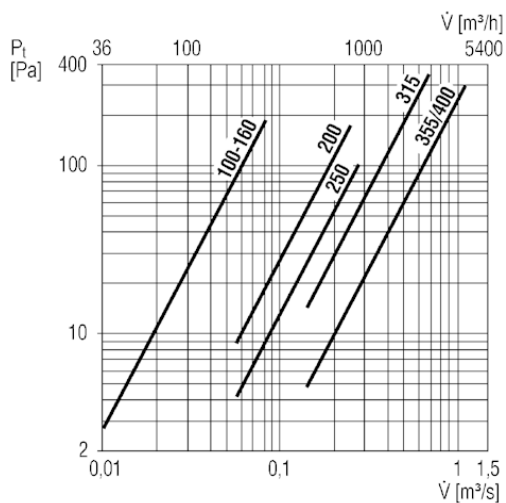

TFE 15

Short description

Air filter for duct installation, DN 150

Article number 0149.0048

Technical data

Housing material	Sheet steel, galvanised
Weight	1,9
Filter class	G4
Nominal size	150 mm
Width with packaging	260 mm
Height with packaging	230 mm
Depth with packaging	260 mm
Ambient temperature	100 °C
Packing unit	1 piece
Range	C
GTIN (EAN)	4012799490487

Characteristic curve

TFE 15

Dimensioned drawing [mm]

A	B	C	D
150	200	199	196