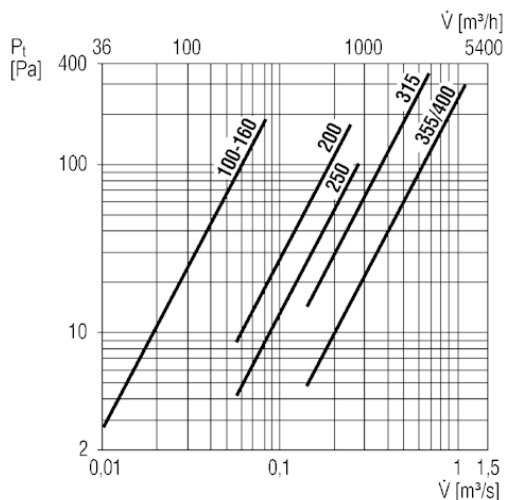

## Technical data

Housing material	Sheet steel, galvanised
Weight	2,145
Weight including packaging	2,56 kg
Filter class	G4
Nominal size	200 mm
Width with packaging	350 mm
Height with packaging	210 mm
Depth with packaging	350 mm
Ambient temperature	100 °C
Packing unit	1 piece
Range	C
GTIN (EAN)	4012799490432

## Characteristic curve