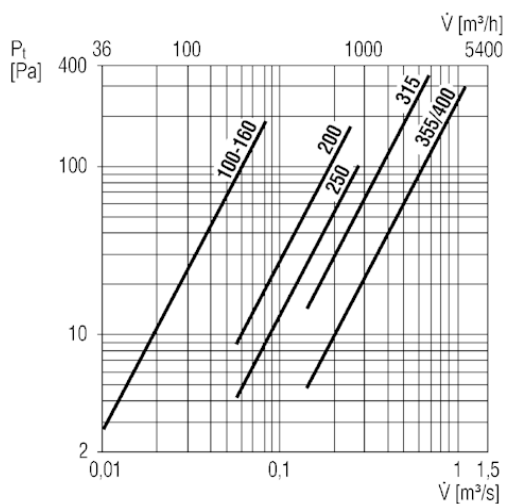

TFE 25

Short description

Air filter for duct installation, DN 250

Article number 0149.0044

Technical data

Housing material	Sheet steel, galvanised
Weight	3,2
Filter class	G4
Nominal size	250 mm
Ambient temperature	100 °C
Packing unit	1 piece
Range	C
GTIN (EAN)	4012799490449

Characteristic curve

TFE 25

Dimensioned drawing [mm]

A	B	C	D
250	294	293	206