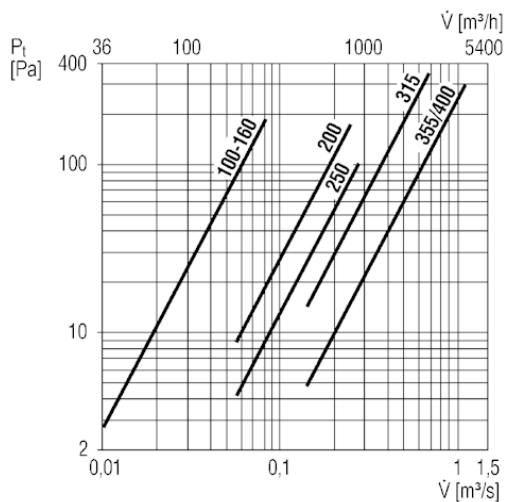

TFE 31

Short description

Air filter for duct installation, DN 315

Article number 0149.0045

Technical data

Housing material	Sheet steel, galvanised
Weight	3,175
Weight including packaging	3,72 kg
Filter class	G4
Nominal size	315 mm
Width with packaging	400 mm
Height with packaging	265 mm
Depth with packaging	400 mm
Ambient temperature	100 °C
Packing unit	1 piece
Range	C
GTIN (EAN)	4012799490456

Characteristic curve

TFE 31

Dimensioned drawing [mm]

A	B	C	D
315	343	342	206