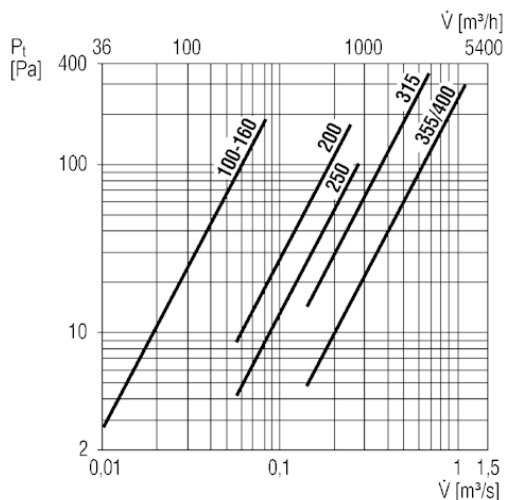

## Technical data

Housing material	Sheet steel, galvanised
Weight	5
Weight including packaging	5,925 kg
Filter class	G4
Nominal size	355 mm
Width with packaging	510 mm
Height with packaging	315 mm
Depth with packaging	505 mm
Ambient temperature	100 °C
Packing unit	1 piece
Range	C
GTIN (EAN)	4012799490463

## Characteristic curve