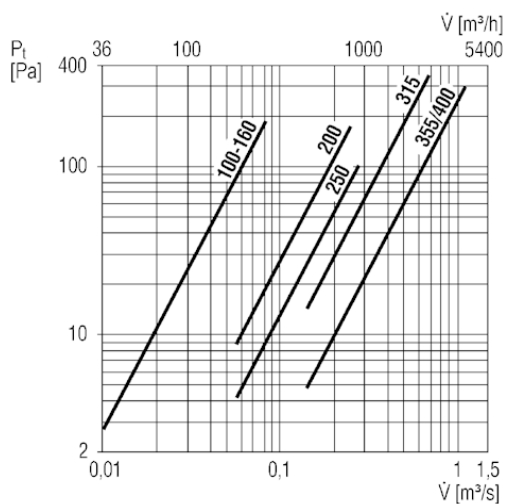

## Technical data

Housing material	Sheet steel, galvanised
Weight	5,76
Filter class	G4
Nominal size	400 mm
Ambient temperature	100 °C
Packing unit	1 piece
Range	C
GTIN (EAN)	4012799490470

## Characteristic curve