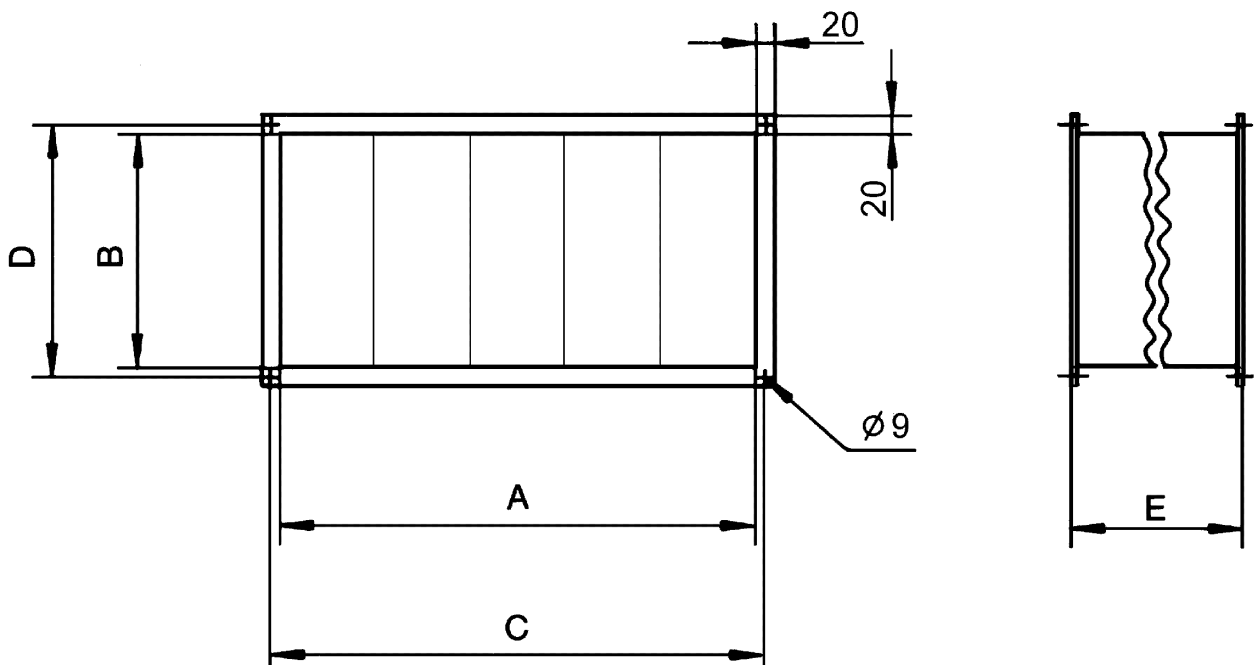

A	B	C	D	E
500	250	520	270	500