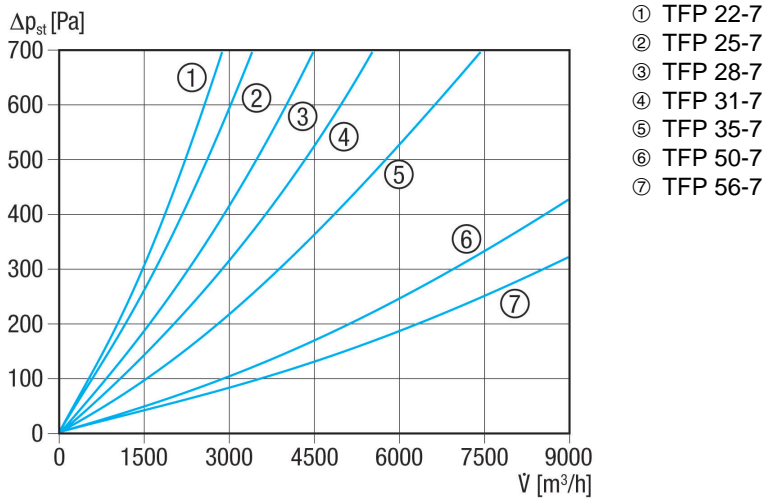

## Short description

ISO ePM1 80 % (F7) air filter for channel installation, channel dimensions 500 mm x 250 mm

Article number 0149.0067

## Technical data

Installation site	Channel
Installation position	vertical / horizontal
Housing material	Sheet steel, galvanised
Weight	8,9 kg
Weight including packaging	8,94 kg
Type of filter	Dust and pollen filter
Filter class	ISO ePM1 80 % (F7)
Channel dimension	500 mm x 250 mm
Width	540 mm
Height	290 mm
Depth	500 mm
Width with packaging	540 mm
Height with packaging	290 mm
Depth with packaging	500 mm
Airstream temperature at I <sub>Max</sub>	70 °C
Packing unit	1 piece
Range	D
GTIN (EAN)	4012799490678

## Characteristic curve TFP-7 pressure losses

## Dimensioned drawing [mm]

A	B	C	D	E
500	250	520	270	500

TFP 22-7