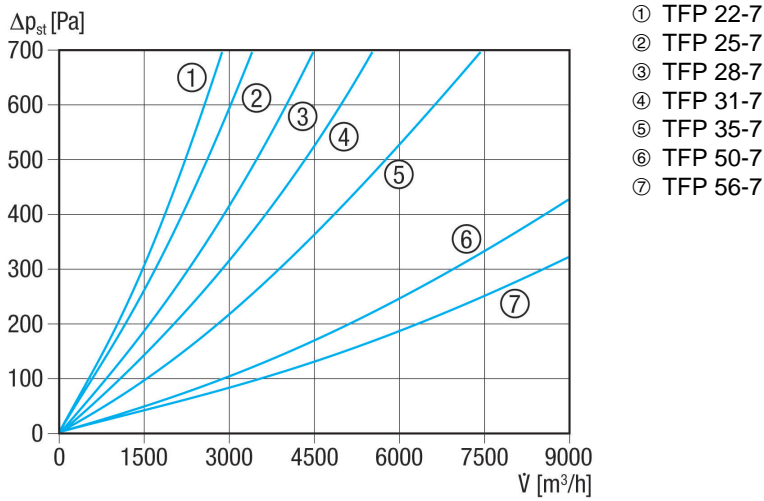

## Short description

ISO ePM1 80 % (F7) air filter for channel installation, channel dimensions 500 mm x 300 mm

Article number 0149.0068

## Technical data

Installation site	Channel
Installation position	vertical / horizontal
Housing material	Sheet steel, galvanised
Weight	9,16 kg
Weight including packaging	9,2 kg
Type of filter	Dust and pollen filter
Filter class	ISO ePM1 80 % (F7)
Channel dimension	500 mm x 300 mm
Width	540 mm
Height	340 mm
Depth	500 mm
Width with packaging	540 mm
Height with packaging	340 mm
Depth with packaging	500 mm
Airstream temperature at I <sub>Max</sub>	70 °C
Packing unit	1 piece
Range	D
GTIN (EAN)	4012799490685

## Characteristic curve TFP-7 pressure losses