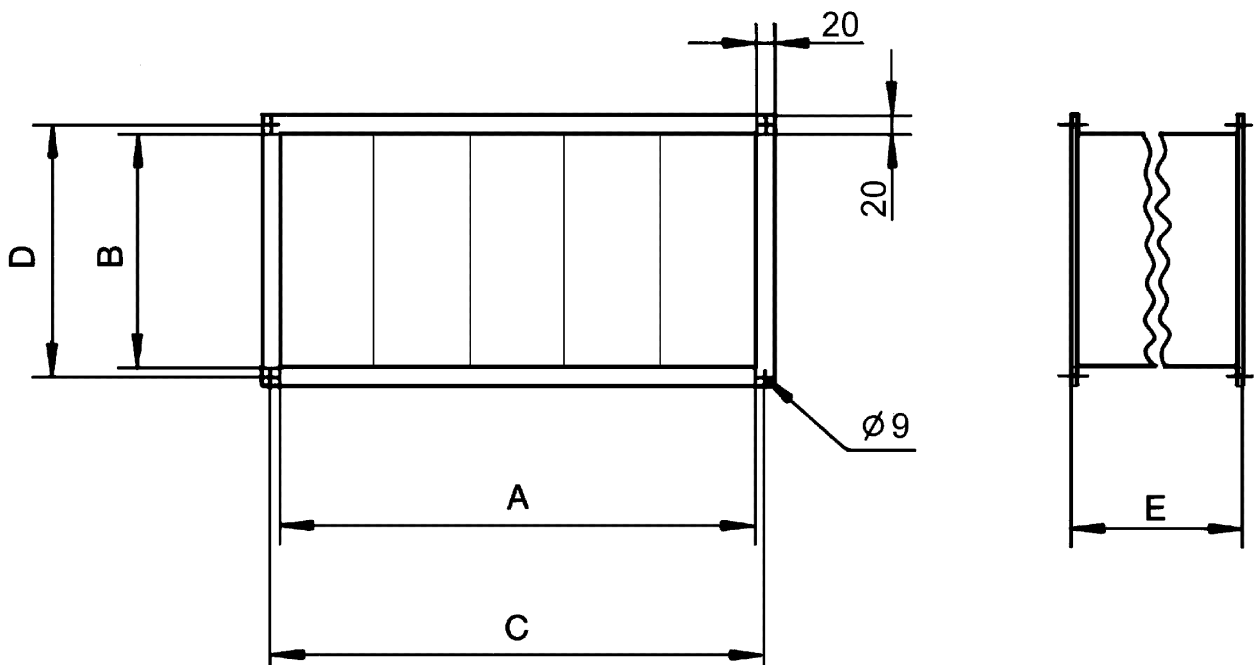

## Short description

ISO ePM1 80 % (F7) air filter for channel installation, channel dimensions 500 mm x 300 mm

Article number 0149.0068

## Technical data

Installation site	Channel
Installation position	vertical / horizontal
Housing material	Sheet steel, galvanised
Weight	9,16 kg
Weight including packaging	9,2 kg
Type of filter	Dust and pollen filter
Filter class	ISO ePM1 80 % (F7)
Channel dimension	500 mm x 300 mm
Width	540 mm
Height	340 mm
Depth	500 mm
Width with packaging	540 mm
Height with packaging	340 mm
Depth with packaging	500 mm
Airstream temperature at I <sub>Max</sub>	70 °C
Packing unit	1 piece
Range	D
GTIN (EAN)	4012799490685

## Dimensioned drawing [mm]

A	B	C	D	E
500	300	520	320	500