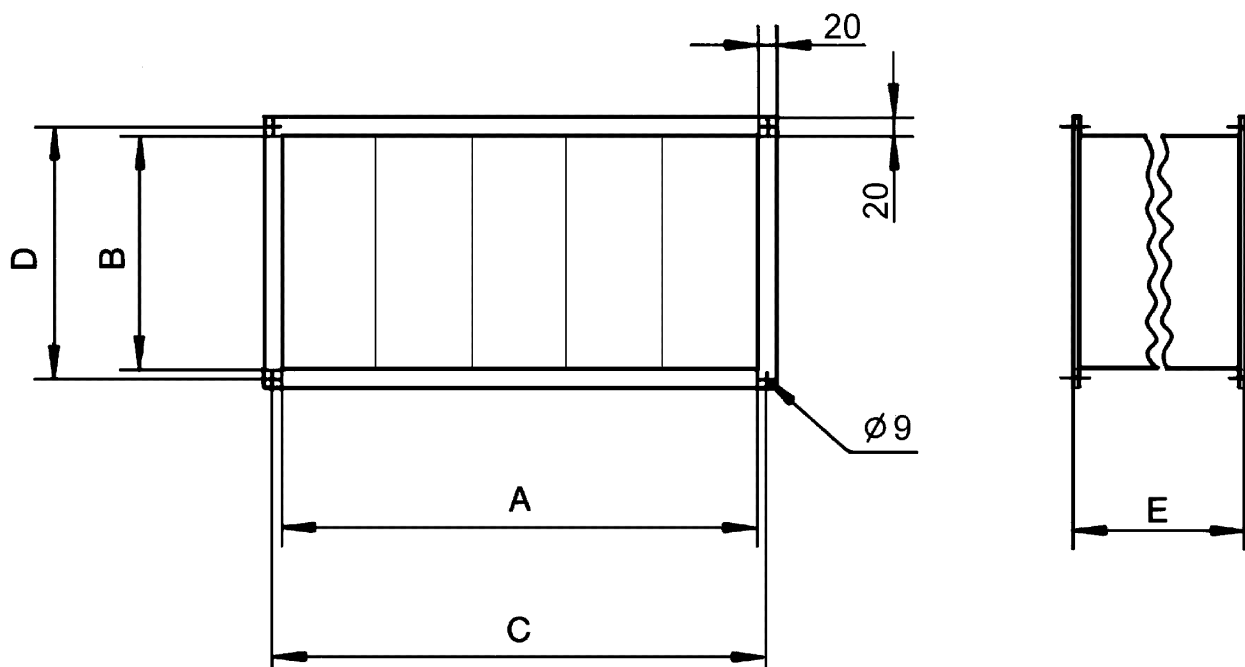

## Short description

ISO ePM1 80 % (F7) air filter for channel installation, channel dimensions 700 mm x 400 mm

Article number 0149.0071

## Technical data

Installation site	Channel
Installation position	vertical / horizontal
Housing material	Sheet steel, galvanised
Weight	14,4 kg
Weight including packaging	14,41 kg
Type of filter	Dust and pollen filter
Filter class	ISO ePM1 80 % (F7)
Channel dimension	700 mm x 400 mm
Width	740 mm
Height	440 mm
Depth	600 mm
Width with packaging	740 mm
Height with packaging	440 mm
Depth with packaging	600 mm
Airstream temperature at I <sub>Max</sub>	70 °C
Packing unit	1 piece
Range	D
GTIN (EAN)	4012799490715

## Dimensioned drawing [mm]

A	B	C	D	E
700	400	720	420	600

TFP 35-7