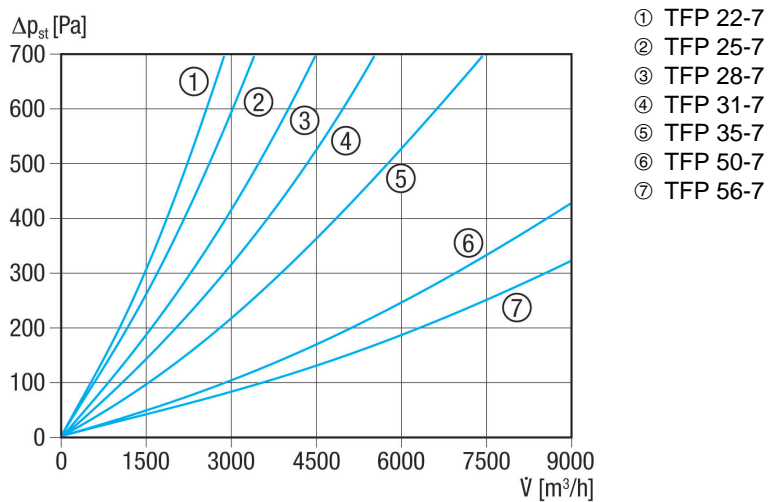

## Short description

ISO ePM1 80 % (F7) air filter for channel installation, channel dimensions 700 mm x 400 mm

Article number 0149.0071

## Technical data

Installation site	Channel
Installation position	vertical / horizontal
Housing material	Sheet steel, galvanised
Weight	14,4 kg
Weight including packaging	14,41 kg
Type of filter	Dust and pollen filter
Filter class	ISO ePM1 80 % (F7)
Channel dimension	700 mm x 400 mm
Width	740 mm
Height	440 mm
Depth	600 mm
Width with packaging	740 mm
Height with packaging	440 mm
Depth with packaging	600 mm
Airstream temperature at I <sub>Max</sub>	70 °C
Packing unit	1 piece
Range	D
GTIN (EAN)	4012799490715

## Characteristic curve TFP-7 pressure losses

## Dimensioned drawing [mm]

A	B	C	D	E
700	400	720	420	600

TFP 35-7