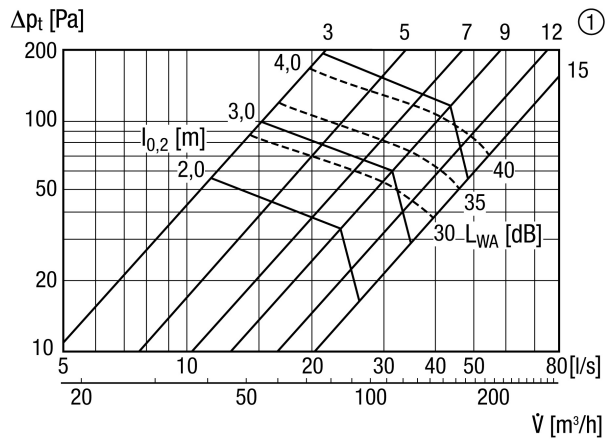

TFZ 12

Characteristic curve Gap opening in mm