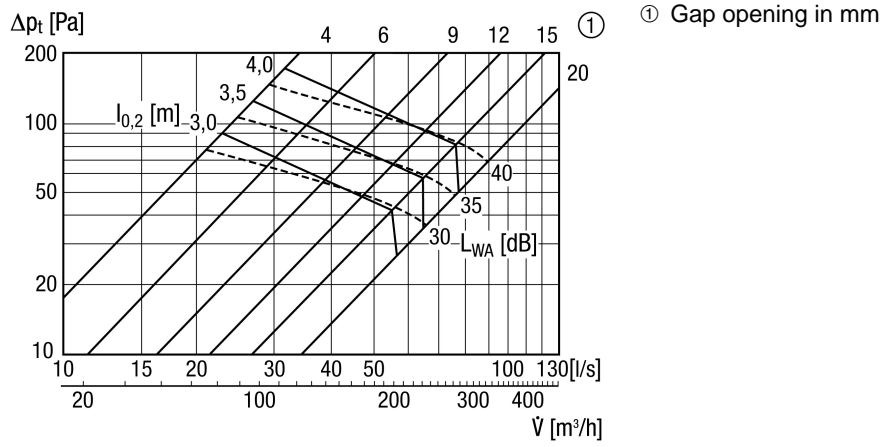

## Technical data

Air direction	Ventilation
Max. volumetric flow	150 m³/h
Material	Sheet steel, galvanised
Colour	Pure white, similar to RAL 9010, gloss 70
Weight	0,38 kg
Weight including packaging	0,4 kg
Suitable for nominal size	150 mm
Width	190 mm
Height	190 mm
Depth	190 mm
Width with packaging	190 mm
Height with packaging	60 mm
Depth with packaging	190 mm
Packing unit	1 piece
Range	C
GTIN (EAN)	4012799513667

## Characteristic curve

## Dimensioned drawing [mm]