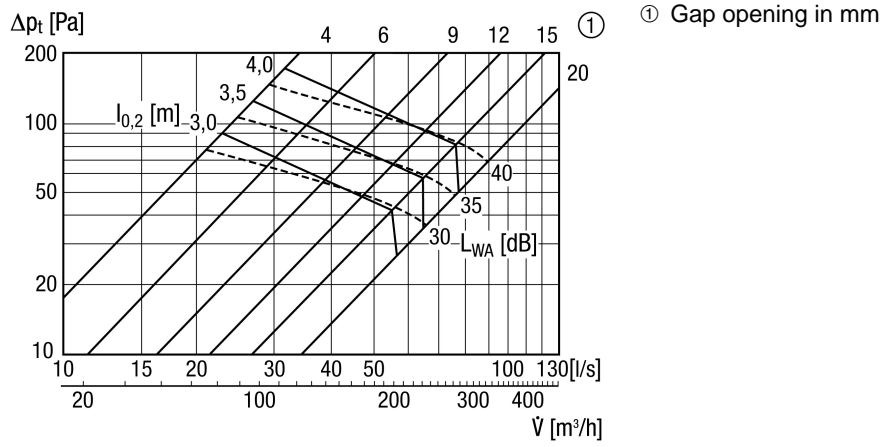

TFZ 16

Short description

Disk valve for supply air, sheet steel, white, DN 160, for domestic ventilation max. 160 m³/h, EBR-D 16 mounting frame required

Article number 0151.0367

Technical data

Air direction	Ventilation
Max. volumetric flow	160 m ³ /h
Material	Sheet steel, galvanised
Colour	Pure white, similar to RAL 9010, gloss 70
Weight	0,4 kg
Weight including packaging	0,42 kg
Suitable for nominal size	160 mm
Width	190 mm
Height	190 mm
Depth	190 mm
Width with packaging	190 mm
Height with packaging	85 mm
Depth with packaging	190 mm
Packing unit	1 piece
Range	C
GTIN (EAN)	4012799513674

TFZ 16

Characteristic curve

Dimensioned drawing [mm]