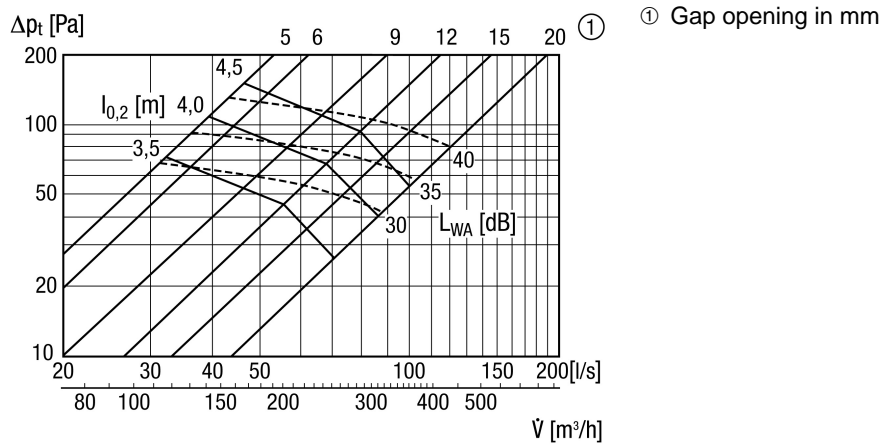

TFZ 20

Short description

Disk valve for supply air, sheet steel, white, DN 200, for domestic ventilation max. 200 m³/h, EBR-D 20 mounting frame required

Article number 0151.0368

Technical data

Air direction	Ventilation
Max. volumetric flow	200 m ³ /h
Material	Sheet steel, galvanised
Colour	Pure white, similar to RAL 9010, gloss 70
Weight	0,66 kg
Weight including packaging	0,67 kg
Suitable for nominal size	200 mm
Width	245 mm
Height	245 mm
Depth	245 mm
Width with packaging	245 mm
Height with packaging	90 mm
Depth with packaging	245 mm
Packing unit	1 piece
Range	C
GTIN (EAN)	4012799513681

TFZ 20

Characteristic curve

Dimensioned drawing [mm]