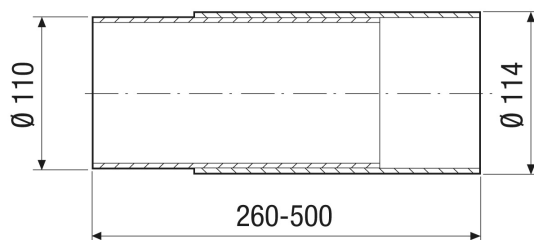

WH 100

Short description

Extendable synthetic material wall sleeves, for fans with the nominal size 100

Article number 0059.1030

Technical data

Installation site	Wall / Ceiling
Material	Synthetic material
Weight	0,6 kg
Weight including packaging	0,6 kg
Suitable for nominal size	100 mm
Width	114 mm
Height	114 mm
Depth	500 mm
Width with packaging	114 mm
Height with packaging	114 mm
Depth with packaging	500 mm
Needed core hole	min. 115 mm
Packing unit	1 piece
Range	A
GTIN (EAN)	4012799990017

Dimensioned drawing [mm]

WH 100