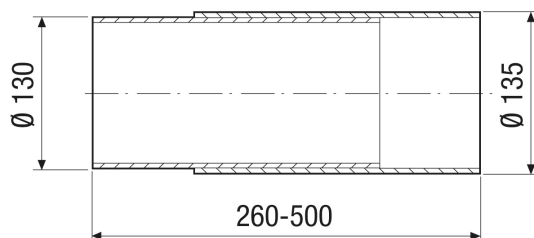

## Short description

Extendable synthetic material wall sleeves, for fans with the nominal size 120

Article number 0059.1031

## Technical data

Installation site	Wall / Ceiling
Material	Synthetic material
Weight	0,7 kg
Weight including packaging	0,72 kg
Suitable for nominal size	125 mm
Width	135 mm
Height	135 mm
Depth	500 mm
Width with packaging	135 mm
Height with packaging	135 mm
Depth with packaging	500 mm
Needed core hole	min. 136 mm
Packing unit	1 piece
Range	A
GTIN (EAN)	4012799990024

## Dimensioned drawing [mm]

WH 120