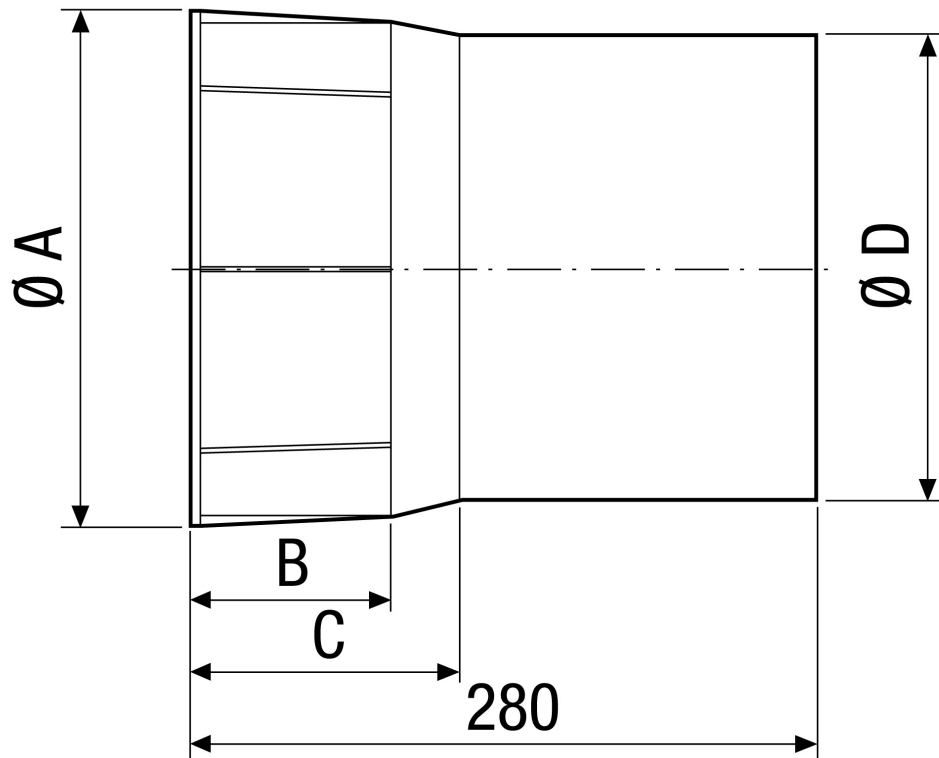

WH 20

Short description

Synthetic material wall sleeves, for fans with the nominal size 200

Article number 0059.0229

Technical data

Installation site	Wall / Ceiling
Material	Synthetic material
Weight	0,67 kg
Weight including packaging	0,7 kg
Suitable for nominal size	200 mm
Width	237 mm
Height	237 mm
Depth	280 mm
Width with packaging	237 mm
Height with packaging	237 mm
Depth with packaging	280 mm
Packing unit	1 piece
Range	C
GTIN (EAN)	4012799592297

WH 20

Dimensioned drawing [mm]

A	B	C	D
237	90	120	212