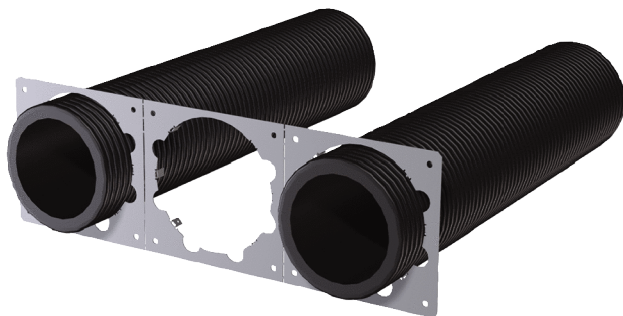

WS 120 Trio L MP

Short description

Mounting plate for Trio units

Article number 0092.0587

Technical data

Installation site	Wall
Material	Sheet metal, plastic
Colour	silver / black
Weight	2,2 kg
Weight including packaging	2,26 kg
Nominal size	125 mm
Suitable for nominal size	125 mm
Width	320 mm
Height	180 mm
Depth	660 mm
Width with packaging	325 mm
Height with packaging	188 mm
Depth with packaging	685 mm
Airstream temperature at I _{Max}	-40 °C up to 95 °C
Ambient temperature	-40 °C up to 95 °C
Packing unit	1 piece
Range	K
GTIN (EAN)	4012799925873

WS 120 Trio L MP

Dimensioned drawing [mm]