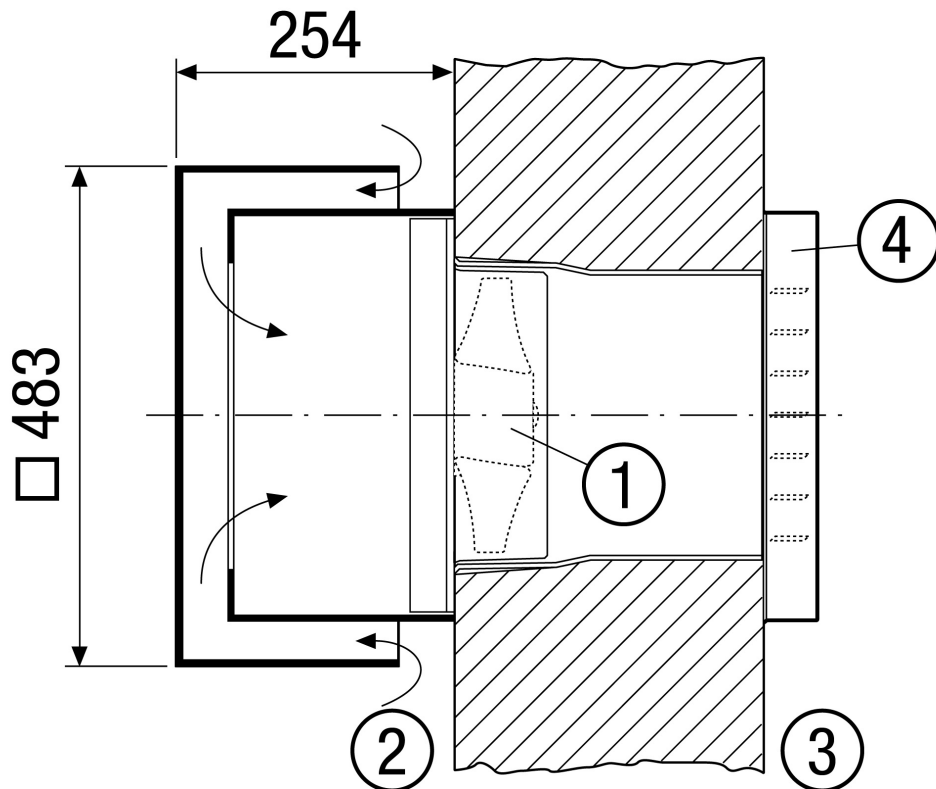

ZDK 25

Short description

Dark room attachment to screen the light at the ventilation opening, sheet steel, powder coated

Article number 0093.0350

Technical data

Air direction	Air extraction
Installation	Inside
Installation site	Wall / Ceiling
Type of installation	Surface-mounted
Material	Sheet steel, powder coated
Colour	Black
Weight	8,56 kg
Weight including packaging	10,2 kg
Width	483 mm
Height	483 mm
Depth	254 mm
Width with packaging	585 mm
Height with packaging	505 mm
Depth with packaging	280 mm
Packing unit	1 piece
Range	C
GTIN (EAN)	4012799933502

ZDK 25

Dimensioned drawing [mm]

- ① EN/ENR fan
- ② Inside
- ③ Outside
- ④ Shutter, outside