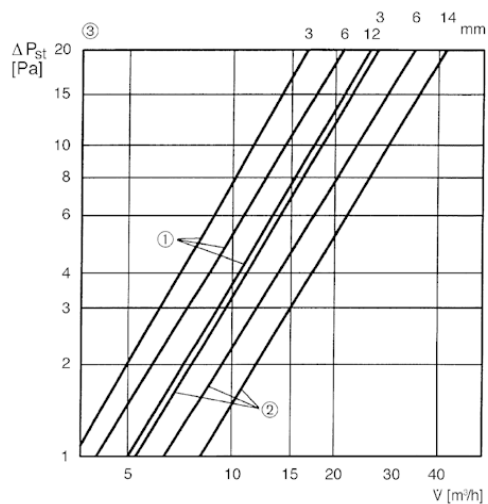

ZE10-IT

Short description

Shutters, grilles, switches, controllers, filters, ...

Article number 0152.0036

Technical data

Packing unit	1 piece
Range	D
GTIN (EAN)	4012799520368

Characteristic curve

- ① ZE 8...
- ② ZE 10...
- ③ Valve opening in mm

ZE10-IT

Dimensioned drawing [mm]