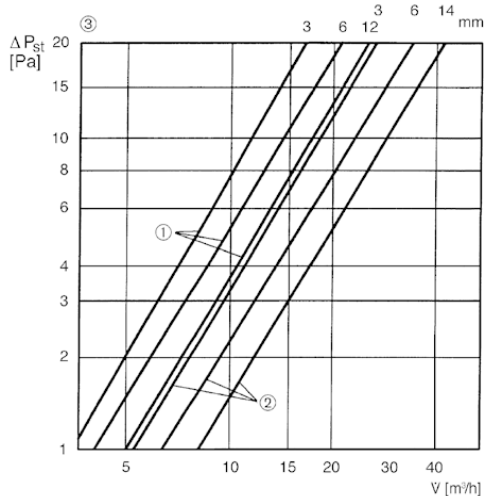

ZE8-IT

Short description

Shutters, grilles, switches, controllers, filters, ...

Article number 0152.0034

Technical data

Packing unit 1 piece

Characteristic curve

- ① ZE 8...
- ② ZE 10...
- ③ Valve opening in mm

ZE8-IT

Dimensioned drawing [mm]