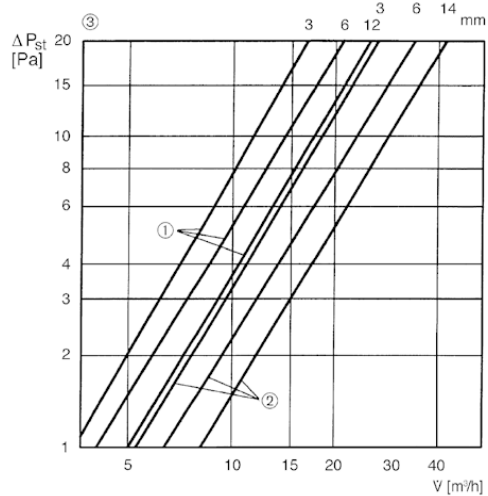

ZE8-IZ

Short description

Shutters, grilles, switches, controllers, filters, ...

Article number 0152.0033

Technical data

Packing unit	1 piece
--------------	---------

Characteristic curve

- ① ZE 8...
- ② ZE 10...
- ③ Valve opening in mm

ZE8-IZ

Dimensioned drawing [mm]