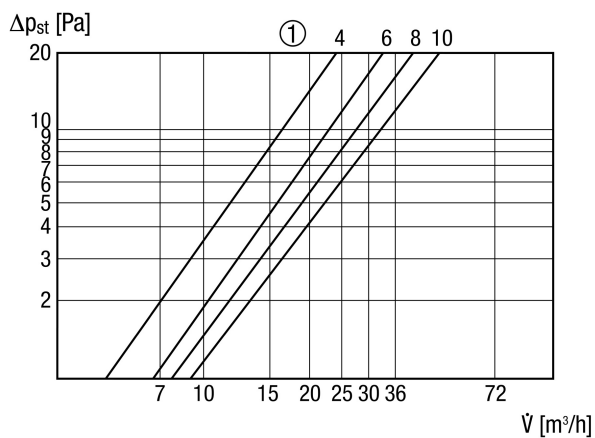

## Technical data

|                            |                    |
|----------------------------|--------------------|
| Air direction              | Ventilation        |
| Installation site          | Wall               |
| Material                   | Synthetic material |
| Colour                     | White              |
| Weight including packaging | 1,2 kg             |
| Filter class               | G3                 |
| Type of shutter            | manual             |
| Width                      | 150 mm             |
| Height                     | 150 mm             |
| Depth                      | 60 mm              |
| Width with packaging       | 285 mm             |
| Height with packaging      | 155 mm             |
| Depth with packaging       | 285 mm             |
| Ambient temperature        | 60 °C              |
| Packing unit               | 1 piece            |
| Range                      | K                  |
| GTIN (EAN)                 | 4012799520467      |

## Characteristic curve

## Dimensioned drawing [mm]

① Inside