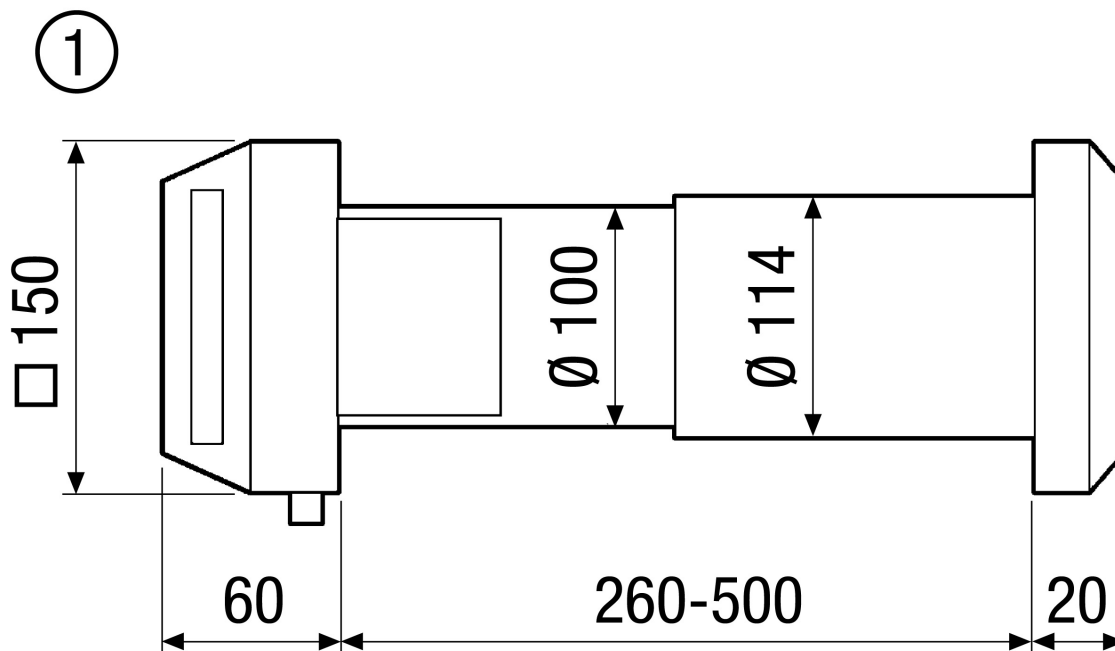

## Short description

Sound insulated supply air element for decentralised domestic ventilation, linearly adjustable

Article number 0152.0046

## Technical data

|                            |                    |
|----------------------------|--------------------|
| Air direction              | Ventilation        |
| Installation site          | Wall               |
| Material                   | Synthetic material |
| Colour                     | White              |
| Weight including packaging | 1,2 kg             |
| Filter class               | G3                 |
| Type of shutter            | manual             |
| Width                      | 150 mm             |
| Height                     | 150 mm             |
| Depth                      | 60 mm              |
| Width with packaging       | 285 mm             |
| Height with packaging      | 155 mm             |
| Depth with packaging       | 285 mm             |
| Ambient temperature        | 60 °C              |
| Packing unit               | 1 piece            |
| Range                      | K                  |
| GTIN (EAN)                 | 4012799520467      |

## Characteristic curve

## Dimensioned drawing [mm]

① Inside