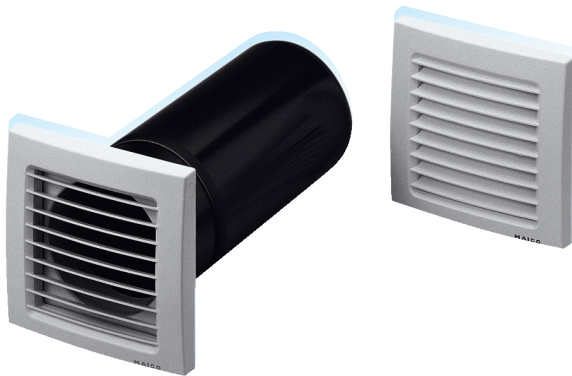

ZE 15-1

Short description

Supply air element, with 2 SG 15 grilles

Article number 0152.0015

Technical data

Installation site	Wall
Material	Synthetic material
Colour	Pure white, similar to RAL 9010
Weight	1,695
Width with packaging	320 mm
Height with packaging	285 mm
Depth with packaging	320 mm
Packing unit	1 piece
Range	D
GTIN (EAN)	4012799520153

ZE 15-1

Dimensioned drawing [mm]

A	B	C
145	200	25

① Wall sleeve