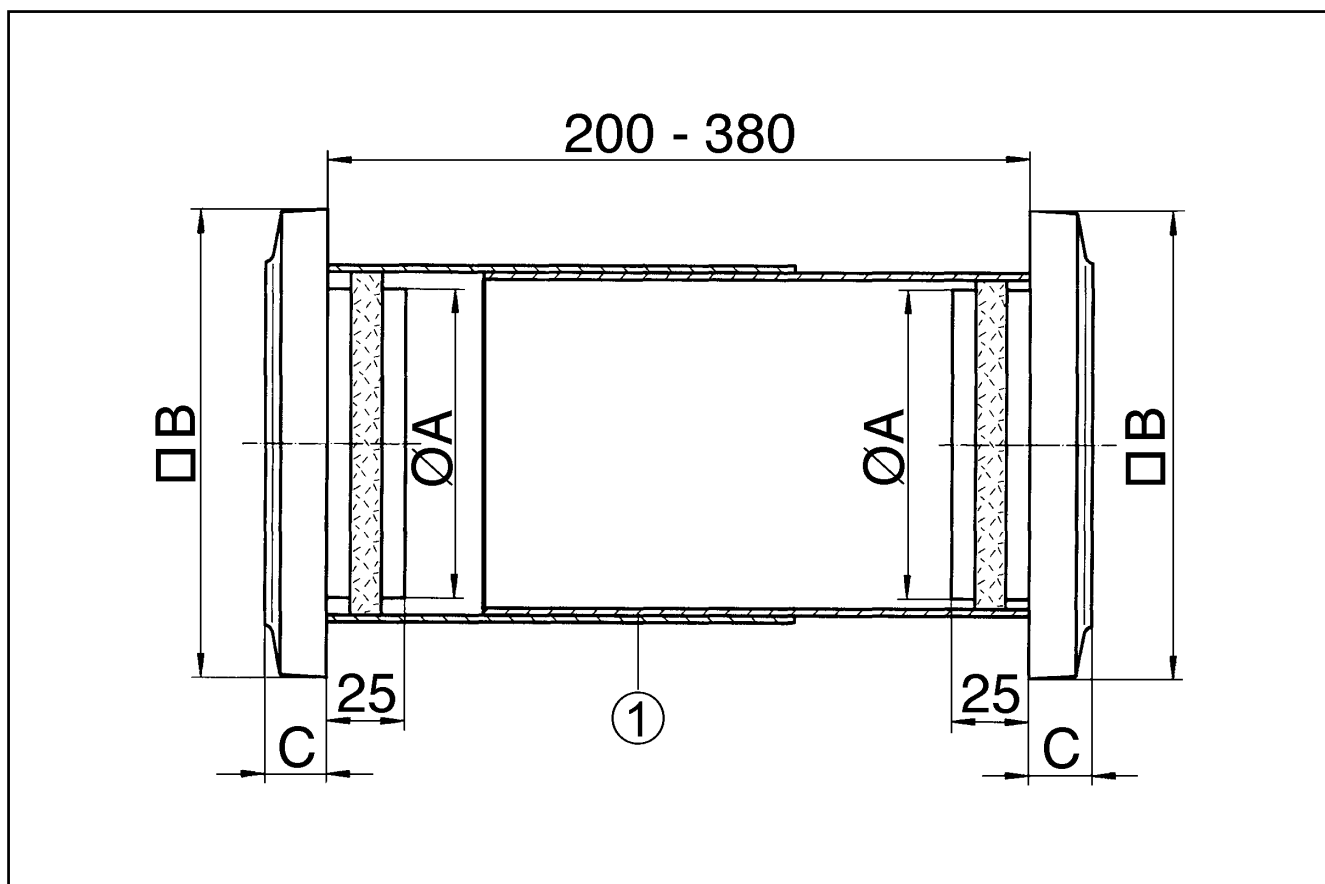

ZE 15-1

Short description

Supply air element, with 2 SG 15 grilles

Article number 0152.0015

Technical data

Installation site	Wall
Material	Synthetic material
Colour	Pure white, similar to RAL 9010
Weight	1,695
Width with packaging	320 mm
Height with packaging	285 mm
Depth with packaging	320 mm
Packing unit	1 piece
Range	D
GTIN (EAN)	4012799520153

ZE 15-1

Dimensioned drawing [mm]

A	B	C
145	200	25

① Wall sleeve