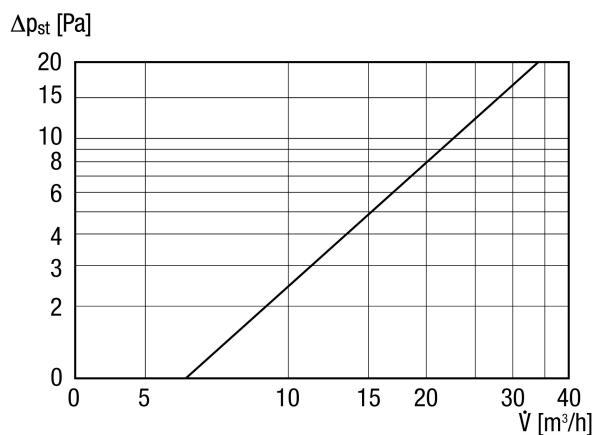

ZE 45 F white

Short description

Sound-insulated supply air element for window installation in decentralised domestic ventilation, manual shutters, traffic white

Article number 0152.0044

Technical data

Air direction	Ventilation
Installation site	Window
Material	Aluminium
Colour	Traffic white, similar to RAL 9016
Weight	0,8 kg
Weight including packaging	0,83 kg
Type of filter	Dust filter
Filter class	G2
Type of shutter	manual
Width	450 mm
Height	30 mm
Depth	100 mm
Width with packaging	485 mm
Height with packaging	40 mm
Depth with packaging	135 mm
Ambient temperature	60 °C
Rated max. element normal difference in noise level $D_{n,w}$	40 dB
Sound insulation	yes
Packing unit	1 piece
Range	K
GTIN (EAN)	4012799520443

ZE 45 F white

Characteristic curve Pressure losses

Dimensioned drawing [mm]

- ① Internal part
- ② Slot
- ③ Internal part
- ④ Slot
- ⑤ External grille

ZE 45 F white