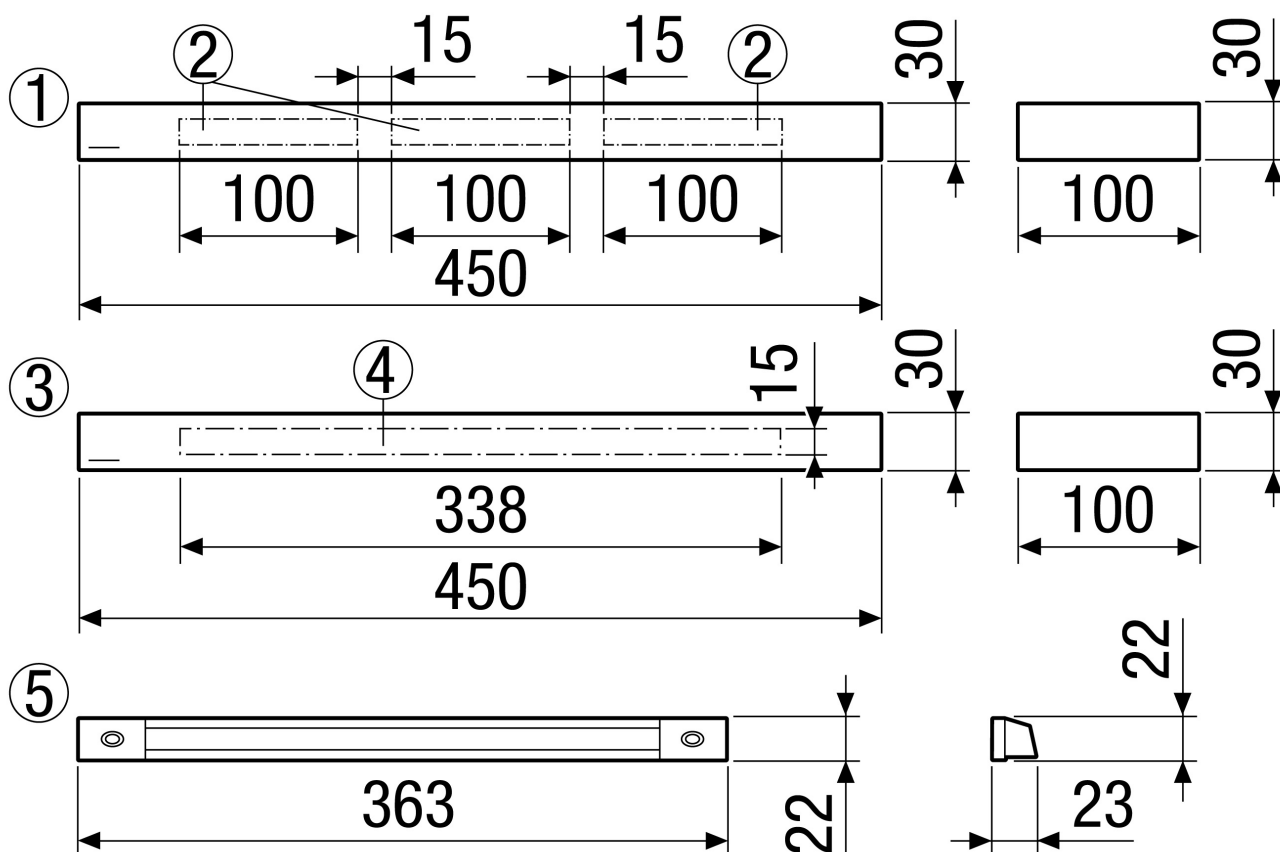

ZE 45 F white

Short description

Sound-insulated supply air element for window installation in decentralised domestic ventilation, manual shutters, traffic white

Article number 0152.0044

Technical data

Air direction	Ventilation
Installation site	Window
Material	Aluminium
Colour	Traffic white, similar to RAL 9016
Weight	0,8 kg
Weight including packaging	0,83 kg
Type of filter	Dust filter
Filter class	G2
Type of shutter	manual
Width	450 mm
Height	30 mm
Depth	100 mm
Width with packaging	485 mm
Height with packaging	40 mm
Depth with packaging	135 mm
Ambient temperature	60 °C
Rated max. element normal difference in noise level $D_{n,w}$	40 dB
Sound insulation	yes
Packing unit	1 piece
Range	K
GTIN (EAN)	4012799520443

ZE 45 F white

Characteristic curve Pressure losses

Dimensioned drawing [mm]

- ① Internal part
- ② Slot
- ③ Internal part
- ④ Slot
- ⑤ External grille

ZE 45 F white