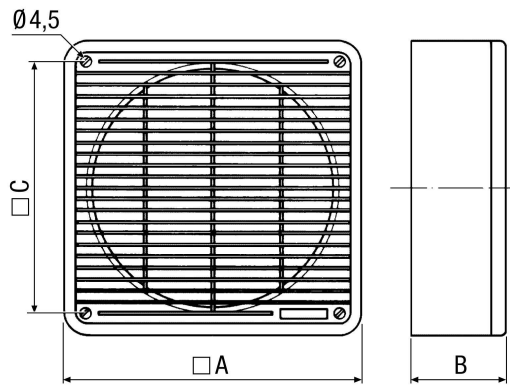

ZFF 20

Short description

Air filter for flush-mounted and roof fans, filter class ISO Coarse > 30 % (G2)

Article number 0149.0001

Technical data

| | |
|----------------------------|----------------------------------|
| Installation | Inside |
| Installation position | vertical / horizontal |
| Material | Synthetic material |
| Colour | Pearl white, similar to RAL 1013 |
| Weight | 0,81 kg |
| Weight including packaging | 0,98 kg |
| Filter class | ISO Coarse 30 % (G2) |
| Suitable for nominal size | 200 mm |
| Width | 258 mm |
| Height | 258 mm |
| Depth | 82 mm |
| Width with packaging | 270 mm |
| Height with packaging | 270 mm |
| Depth with packaging | 110 mm |
| Packing unit | 1 piece |
| Range | C |
| GTIN (EAN) | 4012799490012 |

ZFF 20

Dimensioned drawing [mm]

| A | B | C |
|-----|----|-----|
| 258 | 82 | 212 |