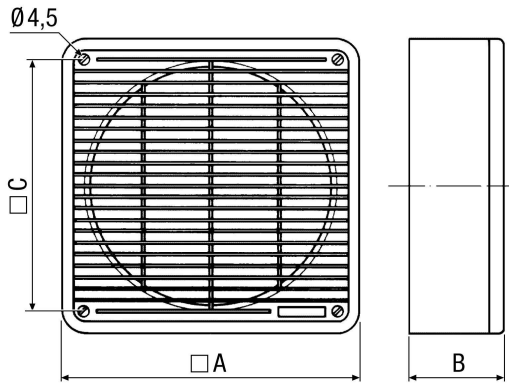

ZFF 30

Short description

Air filter for flush-mounted and roof fans, filter class ISO Coarse > 30 % (G2)

Article number 0149.0003

Technical data

Installation	Inside
Installation position	vertical / horizontal
Material	Synthetic material
Colour	Pearl white, similar to RAL 1013
Weight	1,14 kg
Weight including packaging	1,24 kg
Filter class	ISO Coarse 30 % (G2)
Suitable for nominal size	250 mm / 300 mm
Width	365 mm
Height	365 mm
Depth	92 mm
Width with packaging	370 mm
Height with packaging	370 mm
Depth with packaging	120 mm
Packing unit	1 piece
Range	C
GTIN (EAN)	4012799490036

ZFF 30

Dimensioned drawing [mm]

A	B	C
365	92	319