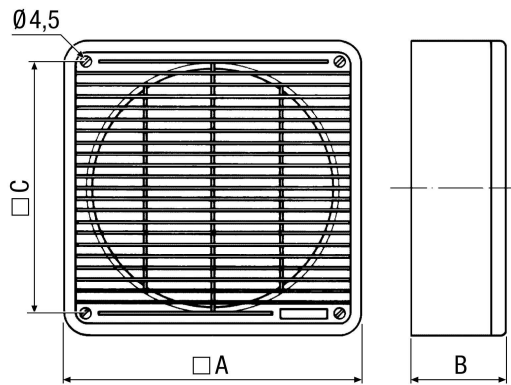

ZFF 40

Dimensioned drawing [mm]

A	B	C
470	112	423