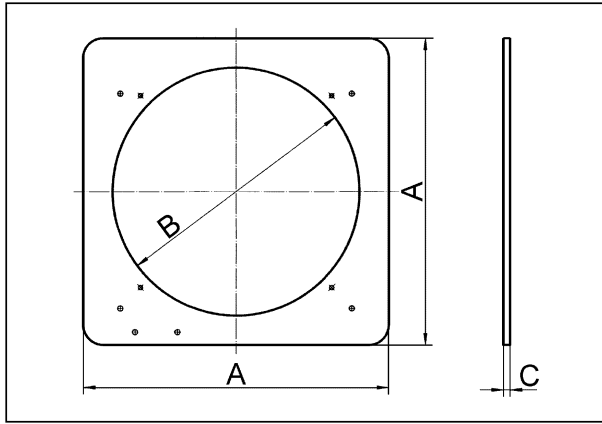

## Technical data

Installation	outside
Installation site	Thin wall
Installation position	vertical / horizontal
Material	Sheet steel, galvanised
Weight	0,4 kg
Weight including packaging	0,41 kg
Suitable for nominal size	200 mm
Width	260 mm
Height	260 mm
Depth	1 mm
Width with packaging	260 mm
Height with packaging	260 mm
Depth with packaging	1 mm
Packing unit	1 piece
Range	C
GTIN (EAN)	4012799931911

# ZVR 20

Dimensioned drawing [mm]

A	B	C
260	210	1