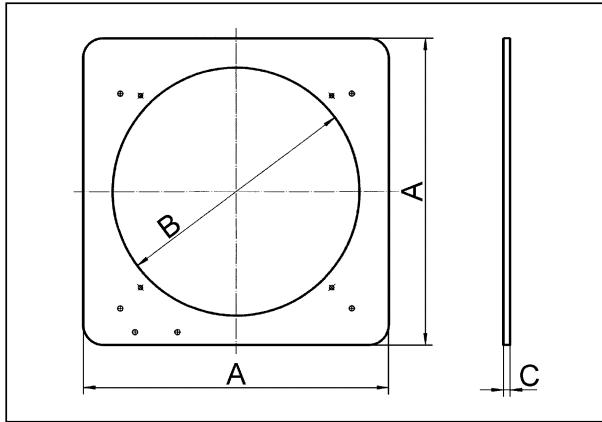

## Technical data

Installation	outside
Installation site	Thin wall
Installation position	vertical / horizontal
Material	Sheet steel, galvanised
Weight	0,5 kg
Weight including packaging	0,5 kg
Suitable for nominal size	250 mm
Width	314 mm
Height	314 mm
Depth	1 mm
Width with packaging	314 mm
Height with packaging	314 mm
Depth with packaging	1 mm
Packing unit	1 piece
Range	C
GTIN (EAN)	4012799931928

# ZVR 25

Dimensioned drawing [mm]

A	B	C
314	260	1