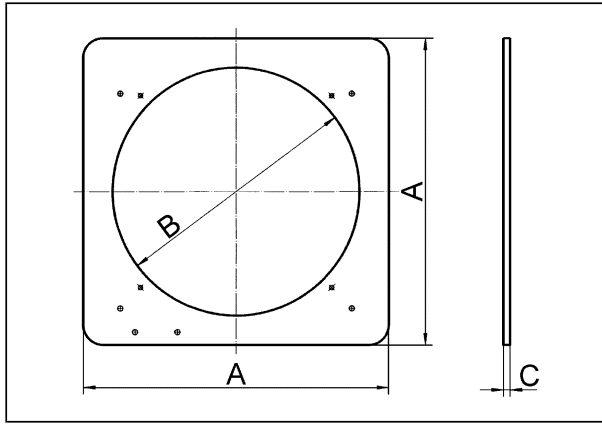

## Technical data

Installation	outside
Installation site	Thin wall
Installation position	vertical / horizontal
Material	Sheet steel, galvanised
Weight	0,59 kg
Weight including packaging	0,6 kg
Suitable for nominal size	300 mm
Width	366 mm
Height	366 mm
Depth	1 mm
Width with packaging	366 mm
Height with packaging	366 mm
Depth with packaging	1 mm
Packing unit	1 piece
Range	C
GTIN (EAN)	4012799931935

# ZVR 30

Dimensioned drawing [mm]

A	B	C
366	310	1