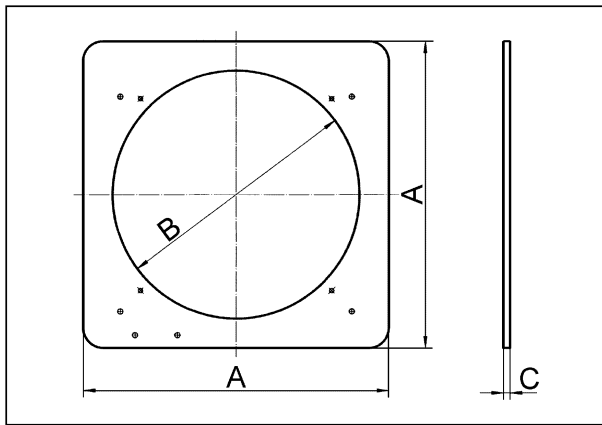

## Technical data

Installation	outside
Installation site	Thin wall
Installation position	vertical / horizontal
Material	Sheet steel, galvanised
Weight	0,7 kg
Weight including packaging	0,75 kg
Suitable for nominal size	350 mm
Width	420 mm
Height	420 mm
Depth	1 mm
Width with packaging	420 mm
Height with packaging	420 mm
Depth with packaging	1 mm
Packing unit	1 piece
Range	C
GTIN (EAN)	4012799931942

# ZVR 35

Dimensioned drawing [mm]

A	B	C
420	360	1