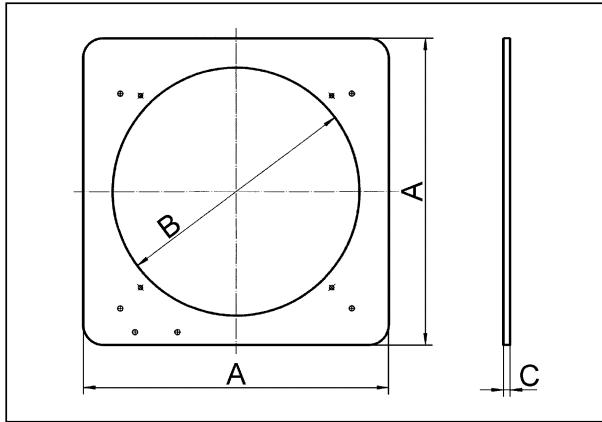

## Technical data

Installation	outside
Installation site	Thin wall
Installation position	vertical / horizontal
Material	Sheet steel, galvanised
Weight	1,1 kg
Weight including packaging	1,15 kg
Suitable for nominal size	400 mm
Width	472 mm
Height	472 mm
Depth	1 mm
Width with packaging	472 mm
Height with packaging	472 mm
Depth with packaging	1 mm
Packing unit	1 piece
Range	C
GTIN (EAN)	4012799931959

# ZVR 40

Dimensioned drawing [mm]

A	B	C
472	410	1