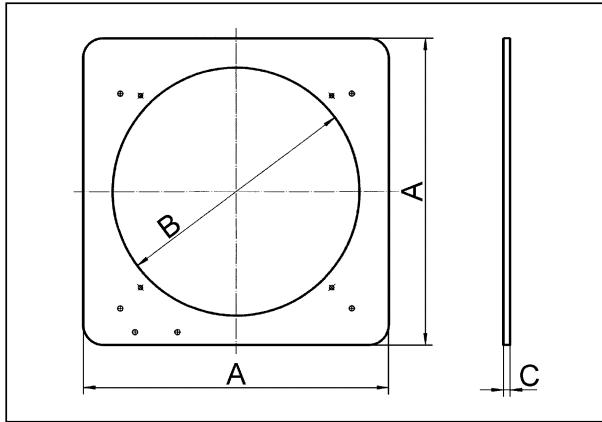

ZVR 45

Short description

Connection frame for fixing AS 45 and RS 45 shutters

Article number 0093.0196

Technical data

Installation	outside
Installation site	Thin wall
Installation position	vertical / horizontal
Material	Sheet steel, galvanised
Weight	1,48 kg
Weight including packaging	1,5 kg
Suitable for nominal size	450 mm
Width	526 mm
Height	526 mm
Depth	1 mm
Width with packaging	526 mm
Height with packaging	526 mm
Depth with packaging	1 mm
Packing unit	1 piece
Range	C
GTIN (EAN)	4012799931966

ZVR 45

Dimensioned drawing [mm]

A	B	C
526	456	1