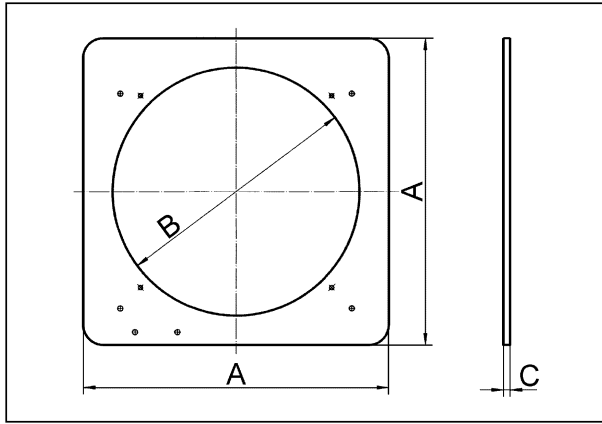

ZVR 50

Short description

Connection frame for fixing AS 50 and RS 50 shutters

Article number 0093.0197

Technical data

Installation	outside
Installation site	Thin wall
Installation position	vertical / horizontal
Material	Sheet steel, galvanised
Weight	2,17 kg
Weight including packaging	2,2 kg
Suitable for nominal size	500 mm
Width	578 mm
Height	578 mm
Depth	2 mm
Width with packaging	578 mm
Height with packaging	578 mm
Depth with packaging	2 mm
Packing unit	1 piece
Range	C
GTIN (EAN)	4012799931973

ZVR 50

Dimensioned drawing [mm]

A	B	C
578	510	2